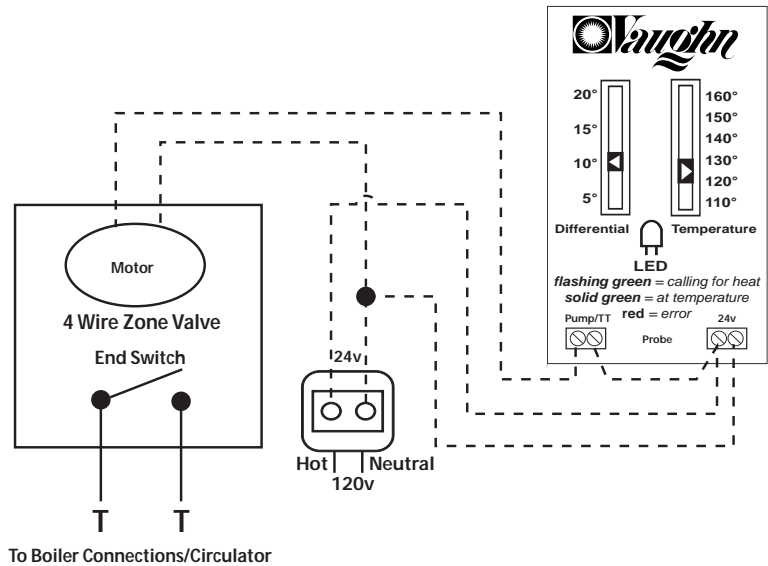

Switching Relay Wiring Diagrams

Switching Relay R8845U and SR 501

Switching Relay SR-502/503

Switching Relay SR-504 with Priority Option

Zone Valve Wiring Diagrams

Wiring for Zone Valve

Wiring for 4 Wire Zone Valve

Boiler Wiring Diagrams

Standard Wiring for Circulator with Boiler
Maintaining a Temperature of 180°

Wiring for Burner Control L8148E and L8148J

Wiring for Burner Controller L8124E