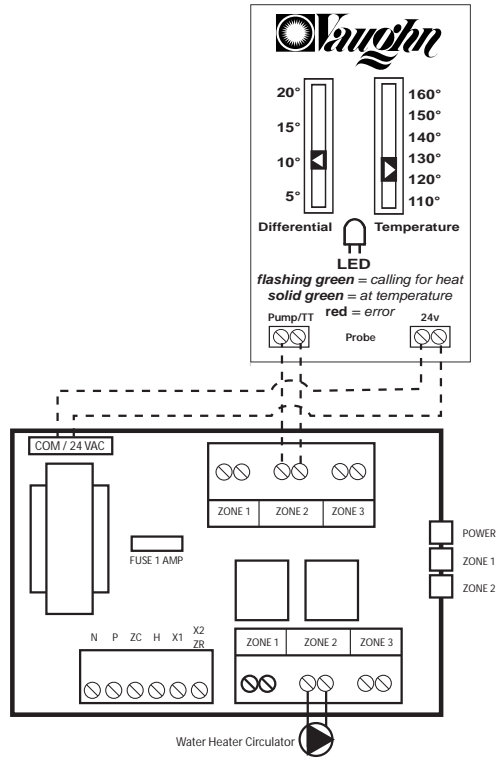

Switching Relay Wiring Diagrams

Switching Relay R8845U and SR 501

Switching Relay SR-502/503

Switching Relay SR-504 with Priority Option

Zone Valve Wiring Diagrams

Wiring for Zone Valve

Wiring for 4 Wire Zone Valve

Boiler Wiring Diagrams

Standard Wiring for Circulator with Boiler
Maintaining a Temperature of 180°

Wiring for Burner Control L8148E and L8148J

Wiring for Burner Controller L8124E