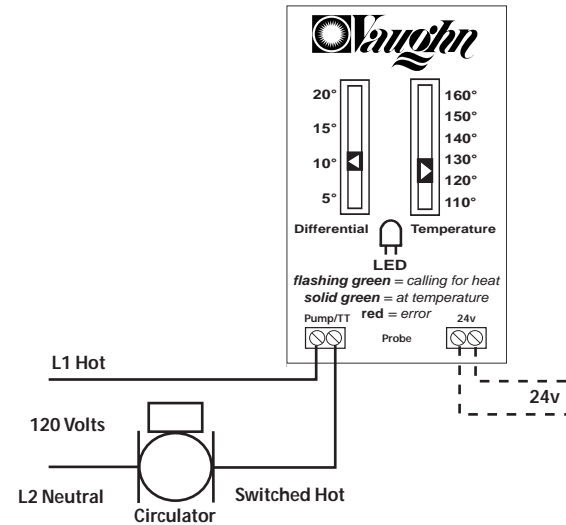

Boiler Wiring Diagrams

Standard Wiring for Circulator with Boiler
Maintaining a Temperature of 180°