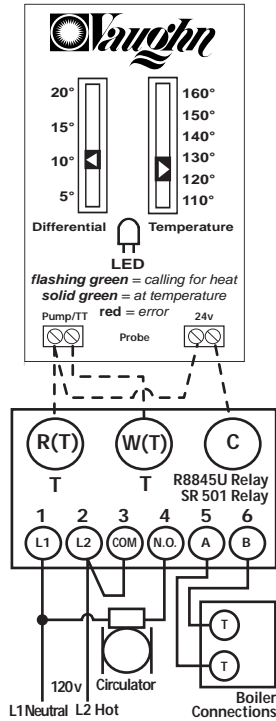

Switching Relay Wiring Diagrams

Switching Relay R8845U and SR 501

Switching Relay SR-502/503

Switching Relay SR-504 with Priority Option

Zone Valve Wiring Diagrams

Wiring for Zone Valve

Wiring for 4 Wire Zone Valve

Boiler Wiring Diagrams

Standard Wiring for Circulator with Boiler
Maintaining a Temperature of 180°

Wiring for Burner Control L8148E and L8148J

Wiring for Burner Controller L8124E