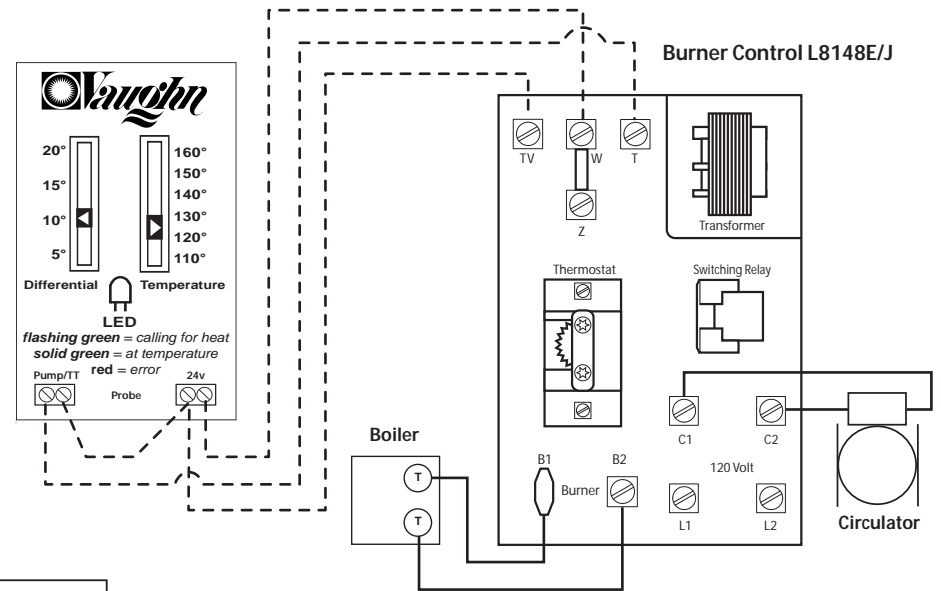

Switching Relay Wiring Diagrams

Switching Relay R8845U and SR 501

Switching Relay SR-502/503

Switching Relay SR-504 with Priority Option

Zone Valve Wiring Diagrams

Wiring for Zone Valve

Wiring for 4 Wire Zone Valve

Boiler Wiring Diagrams

Standard Wiring for Circulator with Boiler
Maintaining a Temperature of 180°

Wiring for Burner Control L8148E and L8148J

Wiring for Burner Controller L8124E