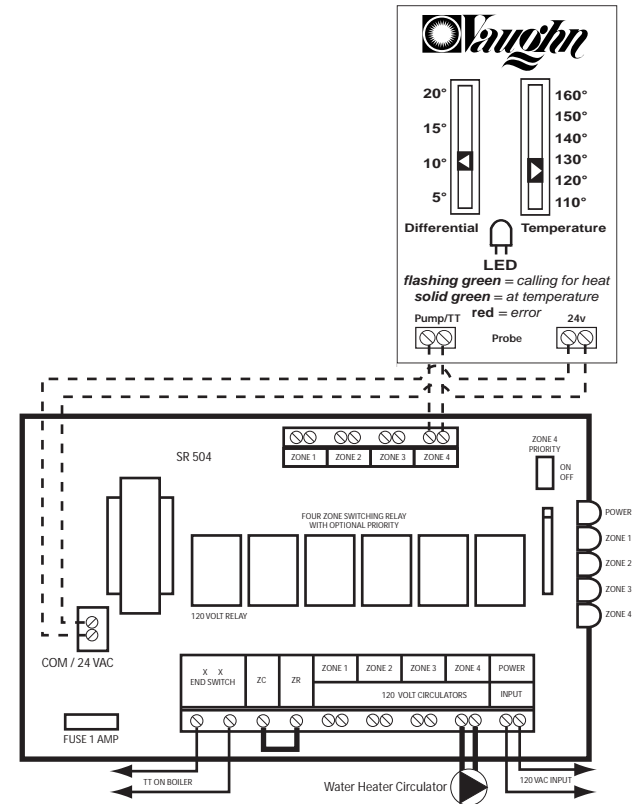

Switching Relay Wiring Diagrams

Switching Relay R8845U and SR 501

Switching Relay SR-502/503

Switching Relay SR-504 with Priority Option

Zone Valve Wiring Diagrams

Wiring for Zone Valve

Wiring for 4 Wire Zone Valve

Boiler Wiring Diagrams

Standard Wiring for Circulator with Boiler
Maintaining a Temperature of 180°

Wiring for Burner Control L8148E and L8148J

Wiring for Burner Controller L8124E