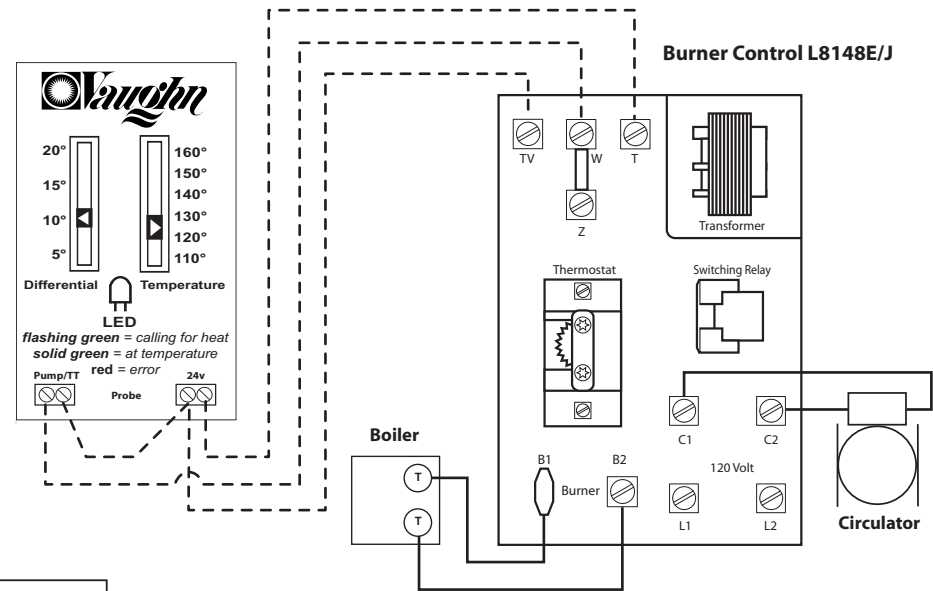

## Zone Valve Wiring Diagrams

Wiring for Zone Valve

Wiring for 4 Wire Zone Valve

## Boiler Wiring Diagrams

Standard Wiring for Circulator with Boiler  
Maintaining a Temperature of 180°

Wiring for Burner Control L8148E and L8148J