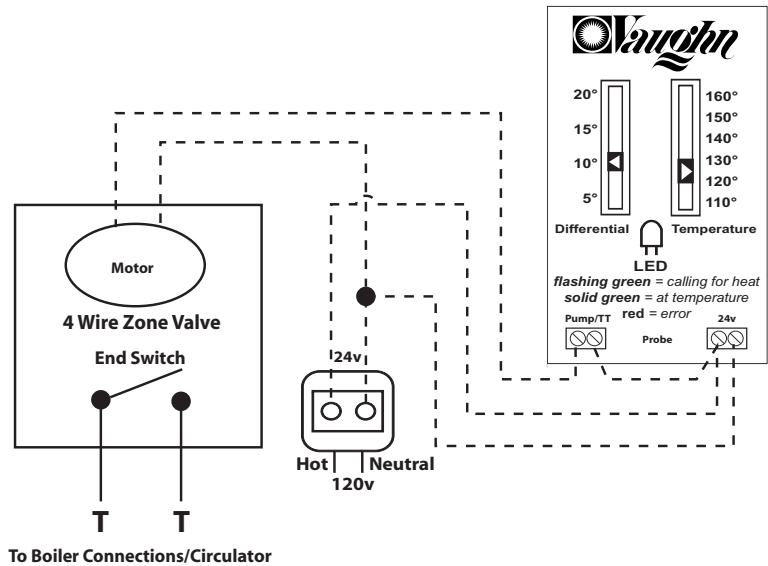

## Zone Valve Wiring Diagrams

Wiring for Zone Valve

Wiring for 4 Wire Zone Valve

## Boiler Wiring Diagrams

Standard Wiring for Circulator with Boiler  
Maintaining a Temperature of 180°

Wiring for Burner Control L8148E and L8148J