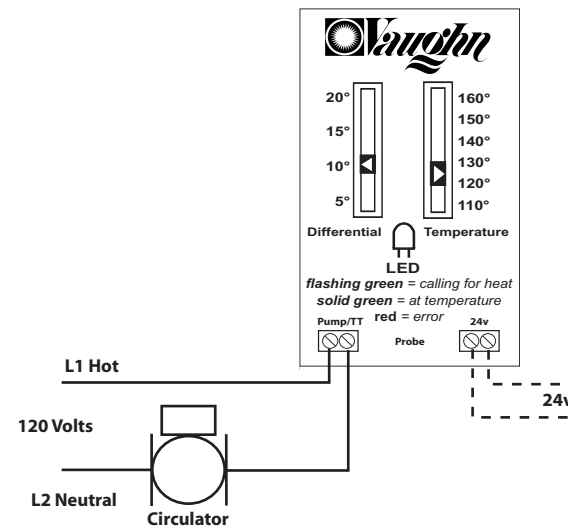

## Zone Valve Wiring Diagrams

Wiring for Zone Valve

Wiring for 4 Wire Zone Valve

## Boiler Wiring Diagrams

Standard Wiring for Circulator with Boiler  
Maintaining a Temperature of 180°

Wiring for Burner Control L8148E and L8148J