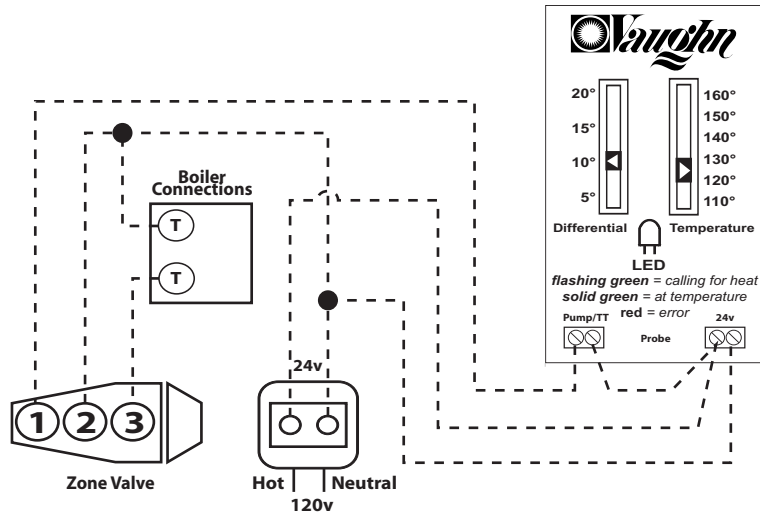

## Zone Valve Wiring Diagrams

Wiring for Zone Valve

Wiring for 4 Wire Zone Valve

## Boiler Wiring Diagrams

Standard Wiring for Circulator with Boiler  
Maintaining a Temperature of 180°

Wiring for Burner Control L8148E and L8148J